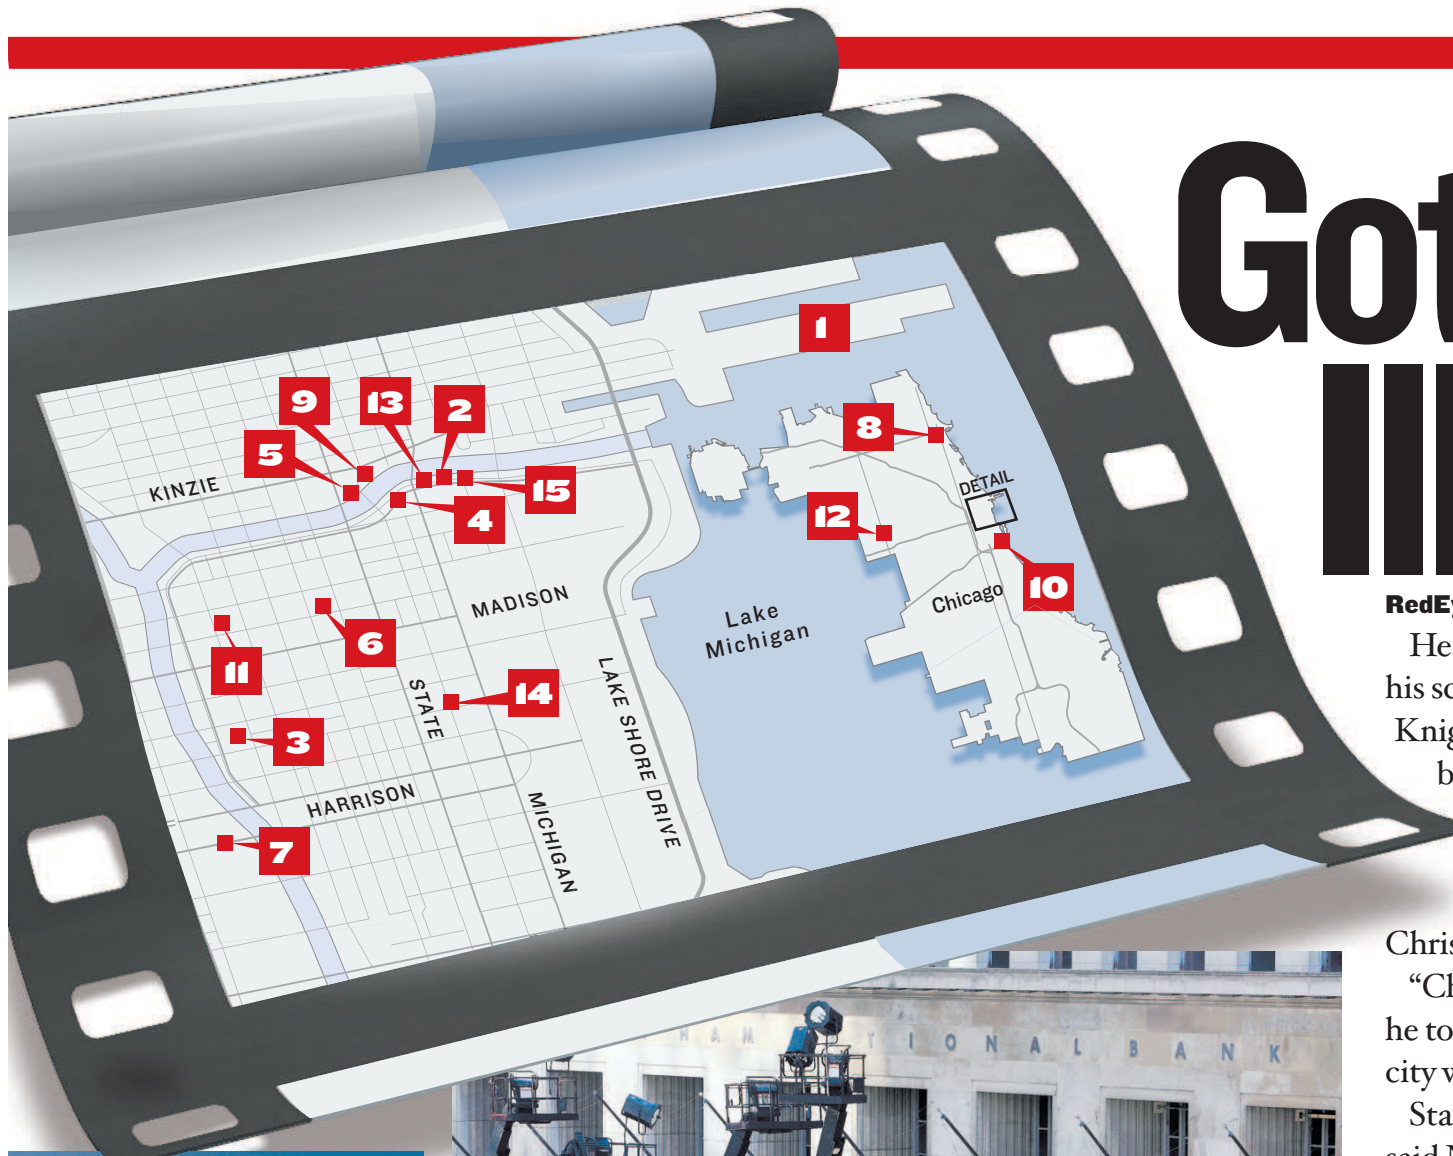

Gotham, Illinois

RedEye

Heath Ledger is getting all the hype for his scary turn as The Joker in "The Dark Knight," but Chicago may be the film's biggest star.

The Windy City gets its close-up in the "Batman Begins" sequel, which is just what director Christopher Nolan intended.

"Chicago is just a really cinematic city," he told WGN's Dean Richards about the city where he grew up.

Star Christian Bale, who plays Batman, said Nolan and his crew were virtually given the key to the city.

"It was amazing. We had helicopters going down just a few feet off the ground and trucks exploding and flipping," Bale said. "They were letting us go up the Sears Tower and hang off the edge of it. They really did us good."

[SOURCES: CHICAGO FILM OFFICE, "THE DARK KNIGHT" PRODUCTION NOTES]